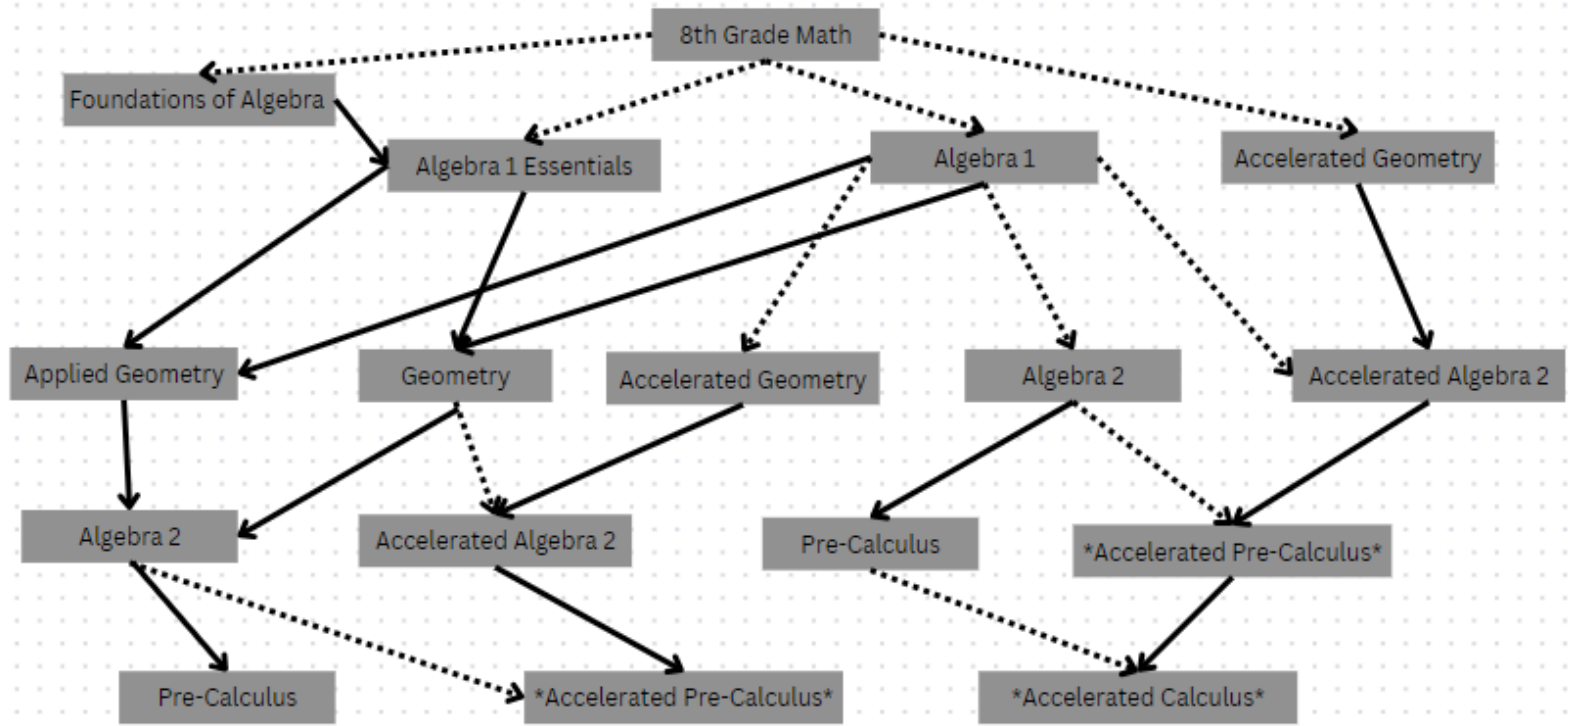

Electives

College Tech Math
 (Prerequisites: Algebra 1 & Geometry)
 Two semesters available

AP Statistics
 (Prerequisites: Algebra 1 & Geometry)
 1 Credit

Intro to Statistics
 (Prerequisites: Algebra 1 & Geometry)
 0.5 Credit

Math 3
 (Prerequisites: Algebra 1 & Geometry)
 0.5 Credit
 Teacher Recommendation

Key

** A class is available for college credit
Dashed Arrow needs teacher recommendation
Solid Arrow means "normal" progression.

Sample Progressions

	Freshman	Sophomore	Junior	Senior
Typical Pathway	Algebra 1	Geometry	Algebra 2	Pre-Calc, Intro to Stats, or AP Stats
Accelerated Pathway	Accelerated Geometry	Accelerated Alg. 2	Accelerated Pre-Calc	Acc. Calculus
Remedial Pathway	Algebra Essentials	Applied Geometry	Algebra 2	
Typical to Accelerated	Algebra 1	Geometry & Alg. 2	Accelerated Pre-Calc.	Acc. Calculus and/or AP Stats
Tech School Pathway	Algebra 1	Geometry	Algebra 2	College Tech. Math
4-Year School Pathway	Algebra 1	Geometry	Algebra 2	Intro to Stats, AP Stats, or Pre-Calc
STEM Pathway	Algebra 1	Geometry & Alg. 2	Acc. Pre-Calc	Calculus and/or AP Stats